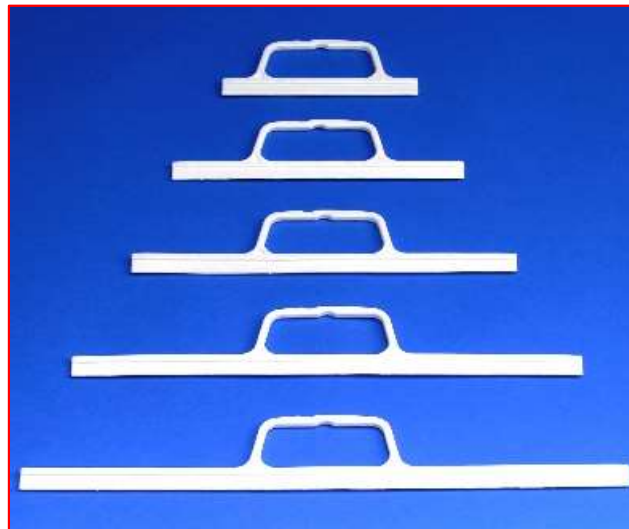

DTI / ISO – Doppelgriffe – Oval PCR

CLIP / ISO – Doppelgriffe – Oval PCR

DTI / ISO – Doppelgriffe – Oval

CLIP / ISO – Doppelgriffe – Oval

DSV – Früchtegriff – Einser:

Fruit handle combines practical opening aid, comfortable button closure and secure one-button safety lock for the ideal storage of fruits such as apples and pears, made of high-quality LDPE standard material or recycling material.

DTS / Trapez – Doppelgriffe – Trapez:

The **DTS/Trapez** are equipped with an effective handle opening system, a comfortable button closure and a reinforced locking button. Ideal for use in insulated or cool bags and made from high-quality standard HDPE material or recycling material.

GTR / Trapez – Doppelgriffe – Trapez:

Our **GTR/Trapez** impresses with its grained leather look and reinforced design for high robustness, with handle opening aid, CLIP closure and exceptional stability for heavy contents - ideal for insulated or cool bags made of high-quality HDPE.