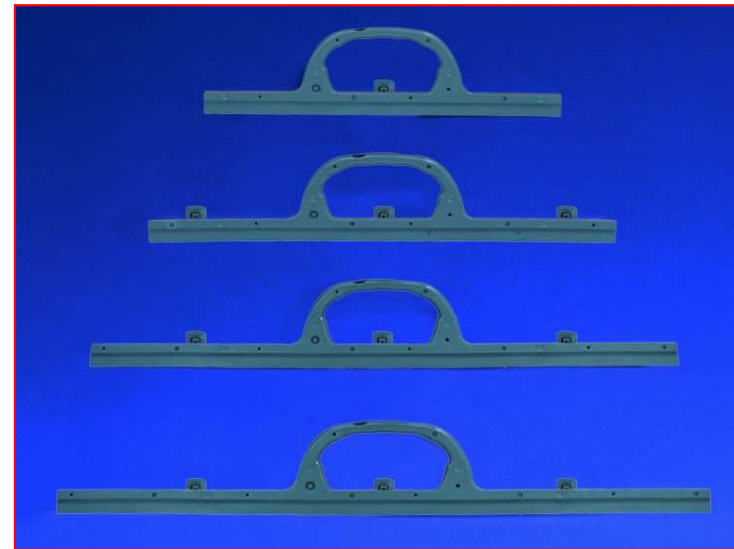

DTI / ISO – Doppelgriffe – Oval PCR

CLIP / ISO – Doppelgriffe – Oval PCR

DTI / ISO – Doppelgriffe – Oval

CLIP / ISO – Doppelgriffe – Oval

DSV – Früchtegriff – Einser:

Fruit handle combines practical opening aid, comfortable button closure and secure one-button safety lock for the ideal storage of fruits such as apples and pears, made of high-quality LDPE standard material or recycling material.

DTS / Trapez – Doppelgriffe – Trapez:

The **DTS/Trapez** are equipped with an effective handle opening system, a comfortable button closure and a reinforced locking button. Ideal for use in insulated or cool bags and made from high-quality standard HDPE material or recycling material.

GTR / Trapez – Doppelgriffe – Trapez:

Our **GTR/Trapez** impresses with its grained leather look and reinforced design for high robustness, with handle opening aid, CLIP closure and exceptional stability for heavy contents - ideal for insulated or cool bags made of high-quality HDPE.