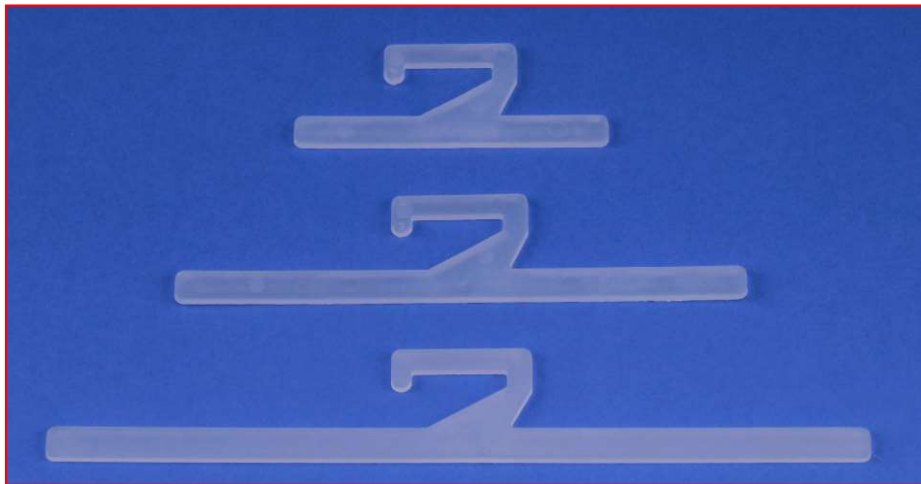

DTI / ISO – Doppelgriffe – Oval PCR

CLIP / ISO – Doppelgriffe – Oval PCR

DTI / ISO – Doppelgriffe – Oval

CLIP / ISO – Doppelgriffe – Oval

DSV – Früchtegriff – Einser:

Fruit handle combines practical opening aid, comfortable button closure and secure one-button safety lock for the ideal storage of fruits such as apples and pears, made of high-quality LDPE standard material or recycling material.

DTS / Trapez – Doppelgriffe – Trapez:

The **DTS/Trapez** are equipped with an effective handle opening system, a comfortable button closure and a reinforced locking button. Ideal for use in insulated or cool bags and made from high-quality standard HDPE material or recycling material.

GTR / Trapez – Doppelgriffe – Trapez:

Our **GTR/Trapez** impresses with its grained leather look and reinforced design for high robustness, with handle opening aid, CLIP closure and exceptional stability for heavy contents - ideal for insulated or cool bags made of high-quality HDPE.

POG / Oval – Doppelgriffe – Oval PCR

POG / Oval – Doppelgriffe – Oval

EHH – Einzel- Hakenleisten

WJL – Griffbänder