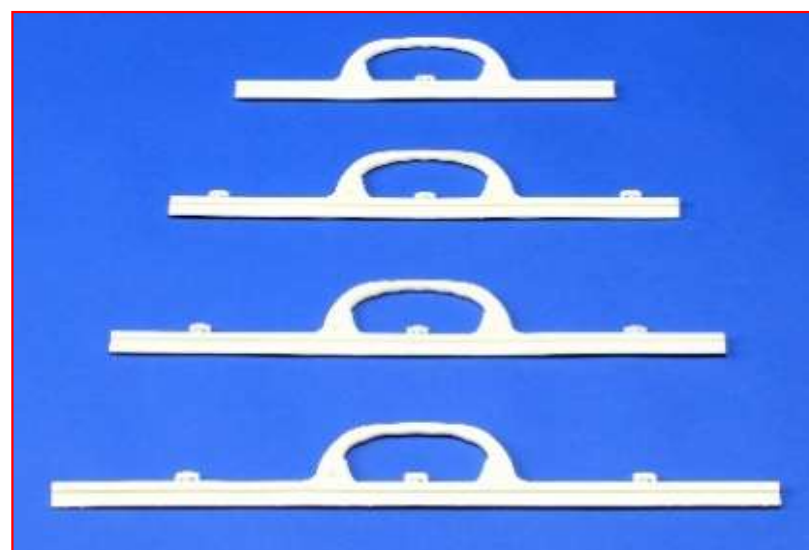

DTI / ISO – Doppelgriffe – Oval PCR

CLIP / ISO – Doppelgriffe – Oval PCR

DTI / ISO – Doppelgriffe – Oval

CLIP / ISO – Doppelgriffe – Oval

DSV – Früchtegriff – Einser:

Fruit handle combines practical opening aid, comfortable button closure and secure one-button safety lock for the ideal storage of fruits such as apples and pears, made of high-quality LDPE standard material or recycling material.

DTS / Trapez – Doppelgriffe – Trapez:

The **DTS/Trapez** are equipped with an effective handle opening system, a comfortable button closure and a reinforced locking button. Ideal for use in insulated or cool bags and made from high-quality standard HDPE material or recycling material.

GTR / Trapez – Doppelgriffe – Trapez:

Our **GTR/Trapez** impresses with its grained leather look and reinforced design for high robustness, with handle opening aid, CLIP closure and exceptional stability for heavy contents - ideal for insulated or cool bags made of high-quality HDPE.