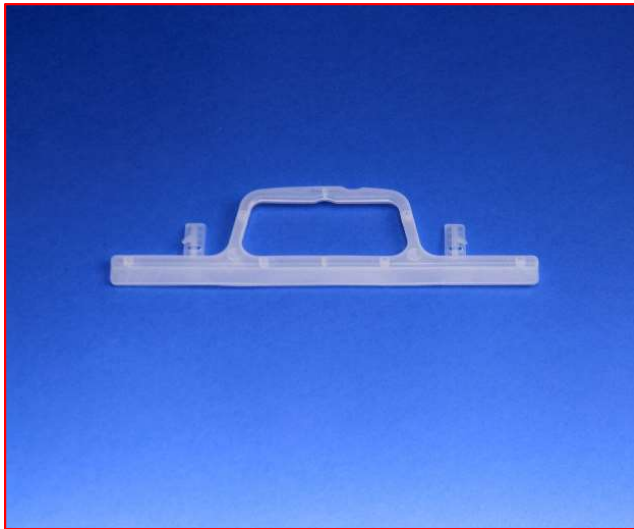

DTI / ISO – Doppelgriffe – Oval PCR

CLIP / ISO – Doppelgriffe – Oval PCR

DTI / ISO – Doppelgriffe – Oval

CLIP / ISO – Doppelgriffe – Oval

DSV – Früchtegriff – Einser:

Fruit handle combines practical opening aid, comfortable button closure and secure one-button safety lock for the ideal storage of fruits such as apples and pears, made of high-quality LDPE standard material or recycling material.

DTS / Trapez – Doppelgriffe – Trapez:

The **DTS/Trapez** are equipped with an effective handle opening system, a comfortable button closure and a reinforced locking button. Ideal for use in insulated or cool bags and made from high-quality standard HDPE material or recycling material.

GTR / Trapez – Doppelgriffe – Trapez:

Our **GTR/Trapez** impresses with its grained leather look and reinforced design for high robustness, with handle opening aid, CLIP closure and exceptional stability for heavy contents - ideal for insulated or cool bags made of high-quality HDPE.