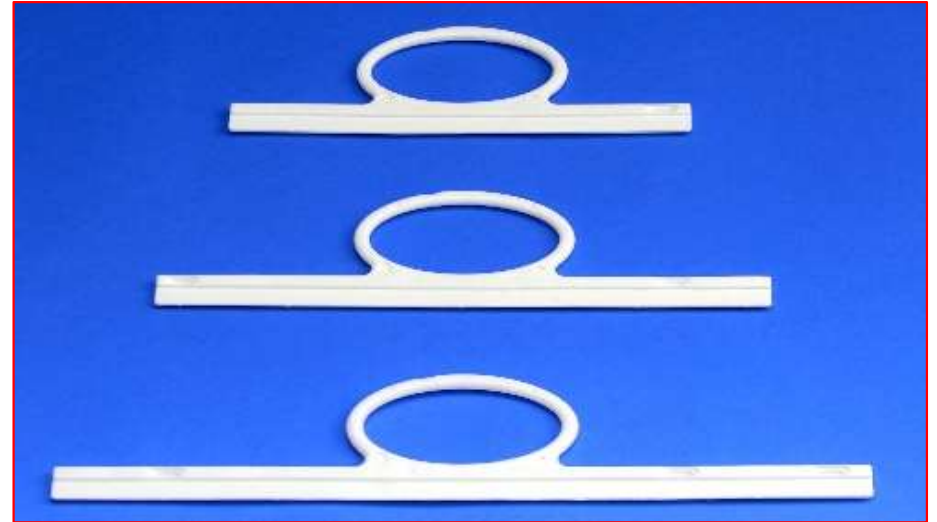

DTI / ISO – Doppelgriffe – Oval PCR

CLIP / ISO – Doppelgriffe – Oval PCR

DTI / ISO – Doppelgriffe – Oval

CLIP / ISO – Doppelgriffe – Oval

DSV – Früchtegriff – Einser:

Fruit handle combines practical opening aid, comfortable button closure and secure one-button safety lock for the ideal storage of fruits such as apples and pears, made of high-quality LDPE standard material or recycling material.

DTS / Trapez – Doppelgriffe – Trapez:

The **DTS/Trapez** are equipped with an effective handle opening system, a comfortable button closure and a reinforced locking button. Ideal for use in insulated or cool bags and made from high-quality standard HDPE material or recycling material.

GTR / Trapez – Doppelgriffe – Trapez:

Our **GTR/Trapez** impresses with its grained leather look and reinforced design for high robustness, with handle opening aid, CLIP closure and exceptional stability for heavy contents - ideal for insulated or cool bags made of high-quality HDPE.

POG / Oval – Doppelgriffe – Oval PCR

POG / Oval – Doppelgriffe – Oval

EHH – Einzel- Hakenleisten

WJL – Griffbänder