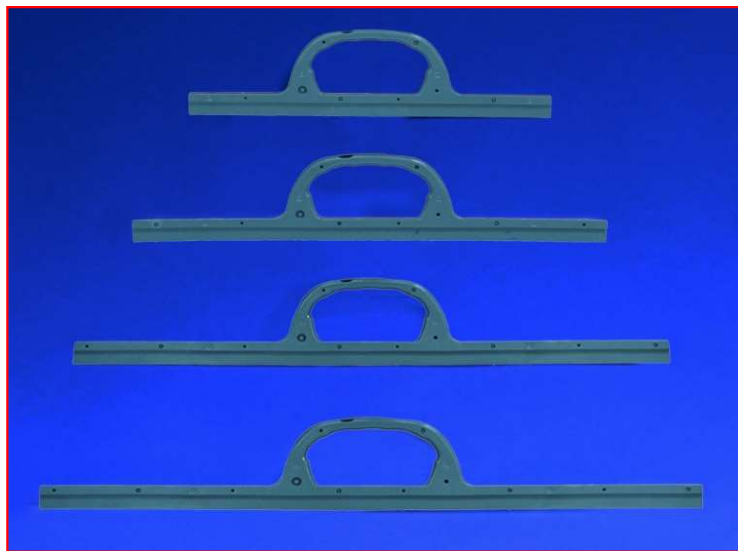

DTI / ISO – Doppelgriffe – Oval PCR

CLIP / ISO – Doppelgriffe – Oval PCR

DTI / ISO – Doppelgriffe – Oval

CLIP / ISO – Doppelgriffe – Oval

DSV – Früchtegriff – Einser:

Fruit handle combines practical opening aid, comfortable button closure and secure one-button safety lock for the ideal storage of fruits such as apples and pears, made of high-quality LDPE standard material or recycling material.

DTS / Trapez – Doppelgriffe – Trapez:

The **DTS/Trapez** are equipped with an effective handle opening system, a comfortable button closure and a reinforced locking button. Ideal for use in insulated or cool bags and made from high-quality standard HDPE material or recycling material.

GTR / Trapez – Doppelgriffe – Trapez:

Our **GTR/Trapez** impresses with its grained leather look and reinforced design for high robustness, with handle opening aid, CLIP closure and exceptional stability for heavy contents - ideal for insulated or cool bags made of high-quality HDPE.