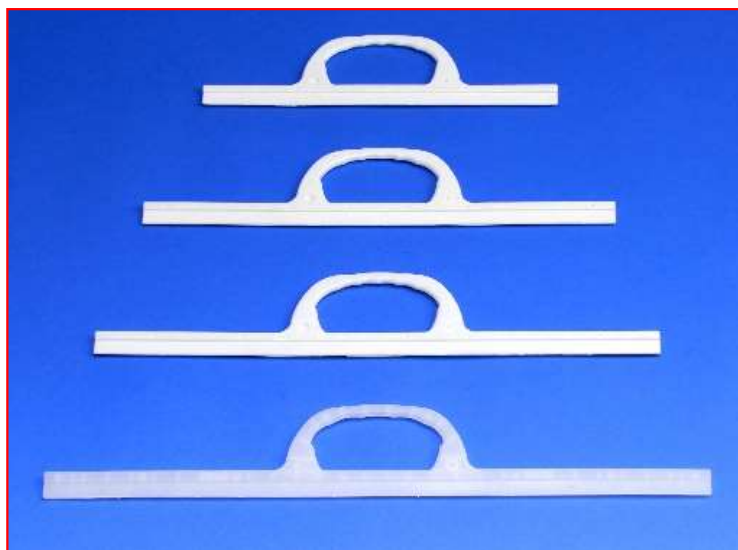

DTI / ISO – Doppelgriffe – Oval PCR

CLIP / ISO – Doppelgriffe – Oval PCR

DTI / ISO – Doppelgriffe – Oval

CLIP / ISO – Doppelgriffe – Oval

DSV – Früchtegriff – Einser:

Fruit handle combines practical opening aid, comfortable button closure and secure one-button safety lock for the ideal storage of fruits such as apples and pears, made of high-quality LDPE standard material or recycling material.

DTS / Trapez – Doppelgriffe – Trapez:

The **DTS/Trapez** are equipped with an effective handle opening system, a comfortable button closure and a reinforced locking button. Ideal for use in insulated or cool bags and made from high-quality standard HDPE material or recycling material.

GTR / Trapez – Doppelgriffe – Trapez:

Our **GTR/Trapez** impresses with its grained leather look and reinforced design for high robustness, with handle opening aid, CLIP closure and exceptional stability for heavy contents - ideal for insulated or cool bags made of high-quality HDPE.

POG / Oval – Doppelgriffe – Oval PCR

POG / Oval – Doppelgriffe – Oval

EHH – Einzel- Hakenleisten

WJL – Griffbänder